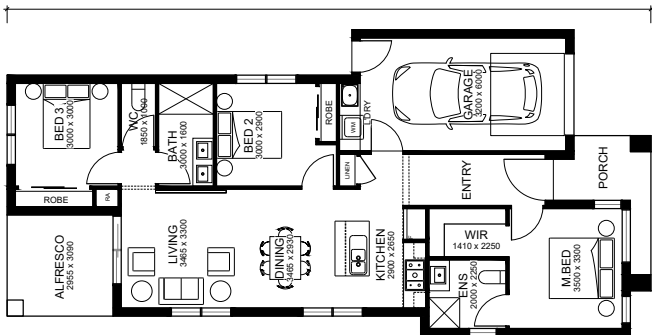

The Atom

Lot 43

 3
  2
  1

Home & Land Package

\$810,000

House size
140 m²

Land size
830 m²

House price
\$350,000

Land price
\$460,000

House Plan

Contact Us

 1300 086 236

 Lithgow NSW 2790

 strathloneestate.com.au

- Single Storey
- Single Garage
- 1 Feature Wall
- 2700 mm High Ceilings
- 90 cm Kitchen Appliances
- Tiles to External & Wet Areas
- Carpeted Bedrooms
- Ducted Aircon
- LED Downlights
- Digital Lock to Main Door
- NBN Ready
- Letter Box
- Clothline
- Driveway & Landscaping